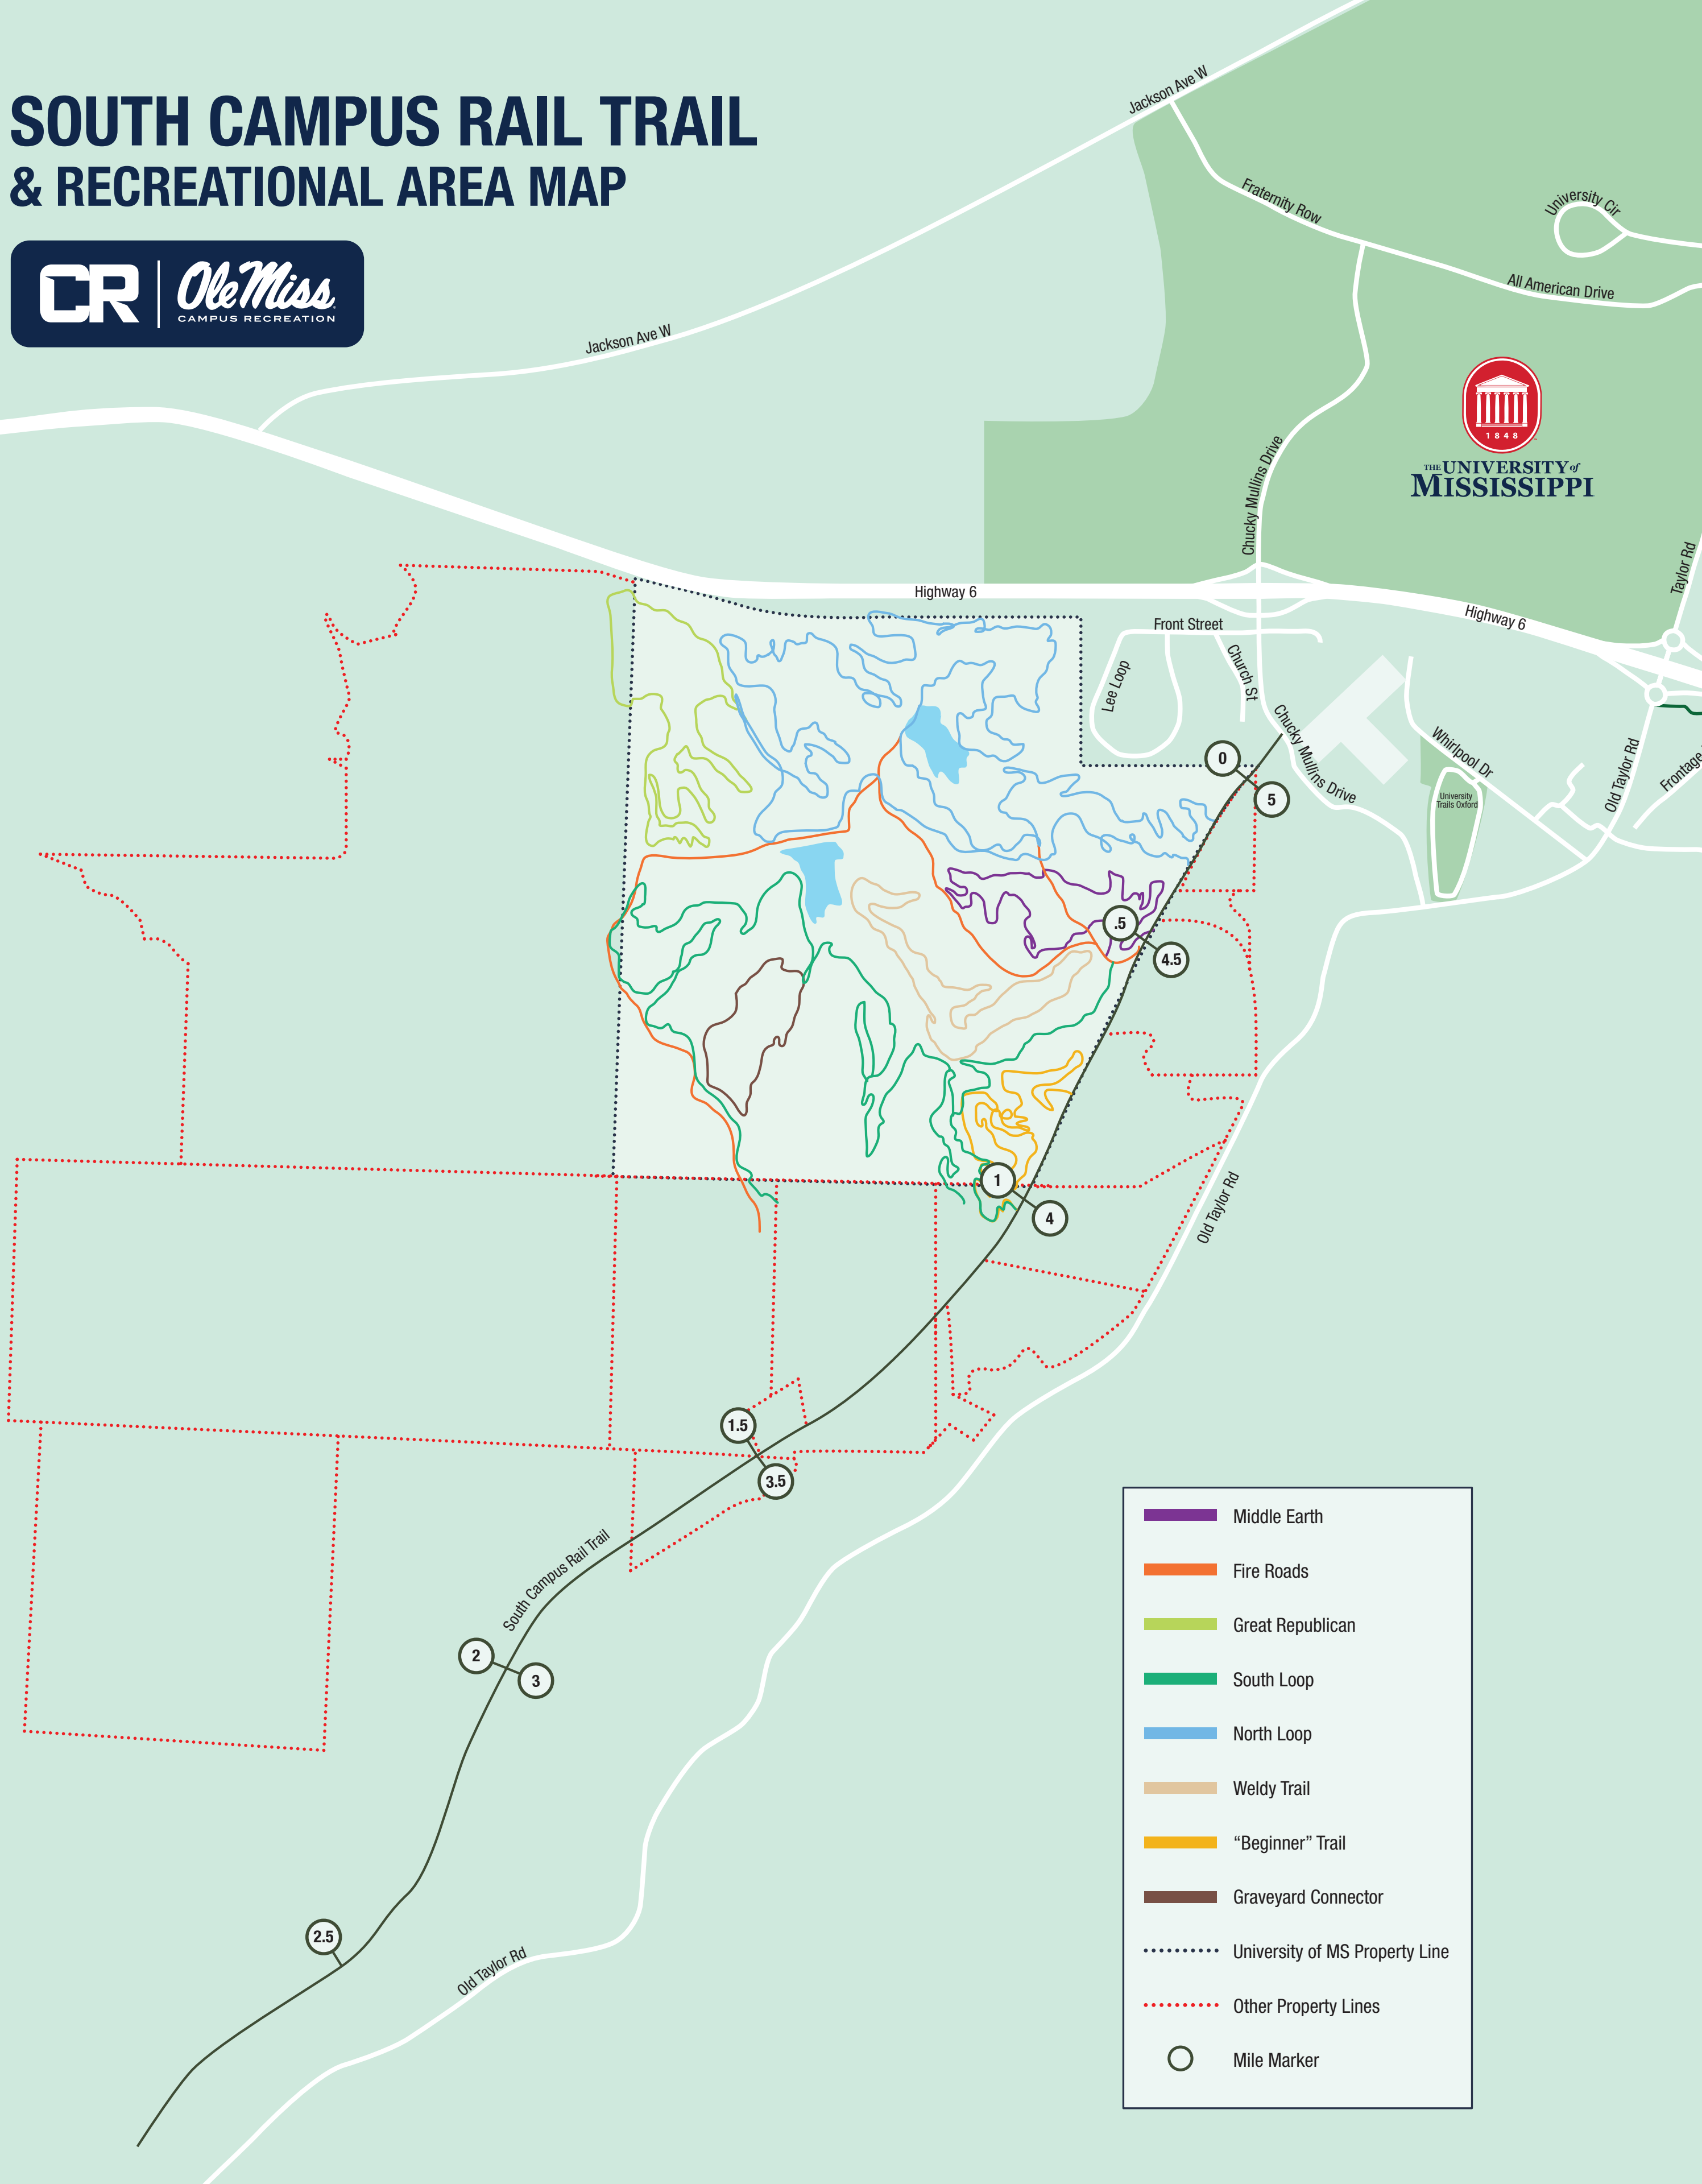

# SOUTH CAMPUS RAIL TRAIL & RECREATIONAL AREA MAP

- Middle Earth
- Fire Roads
- Great Republican
- South Loop
- North Loop
- Weldy Trail
- "Beginner" Trail
- Graveyard Connector
- University of MS Property Line
- Other Property Lines
- Mile Marker